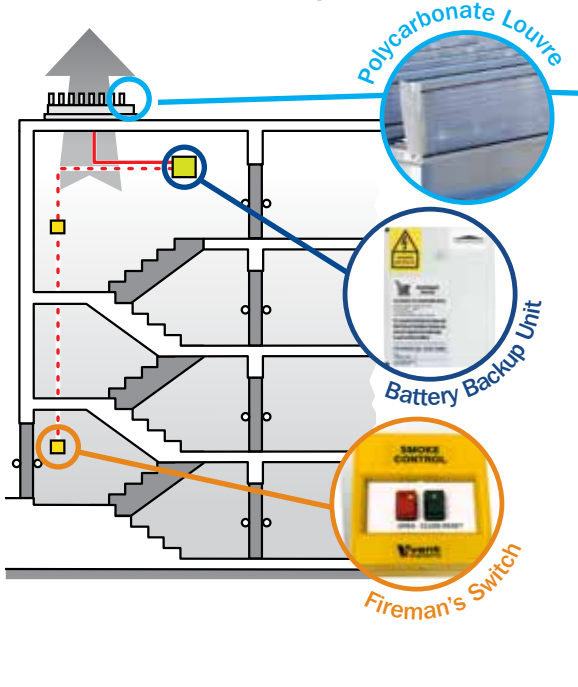

Some of our AOV smoke control panel options

Call **NOW!**
For our latest
panel offers

Stairwell OV Example