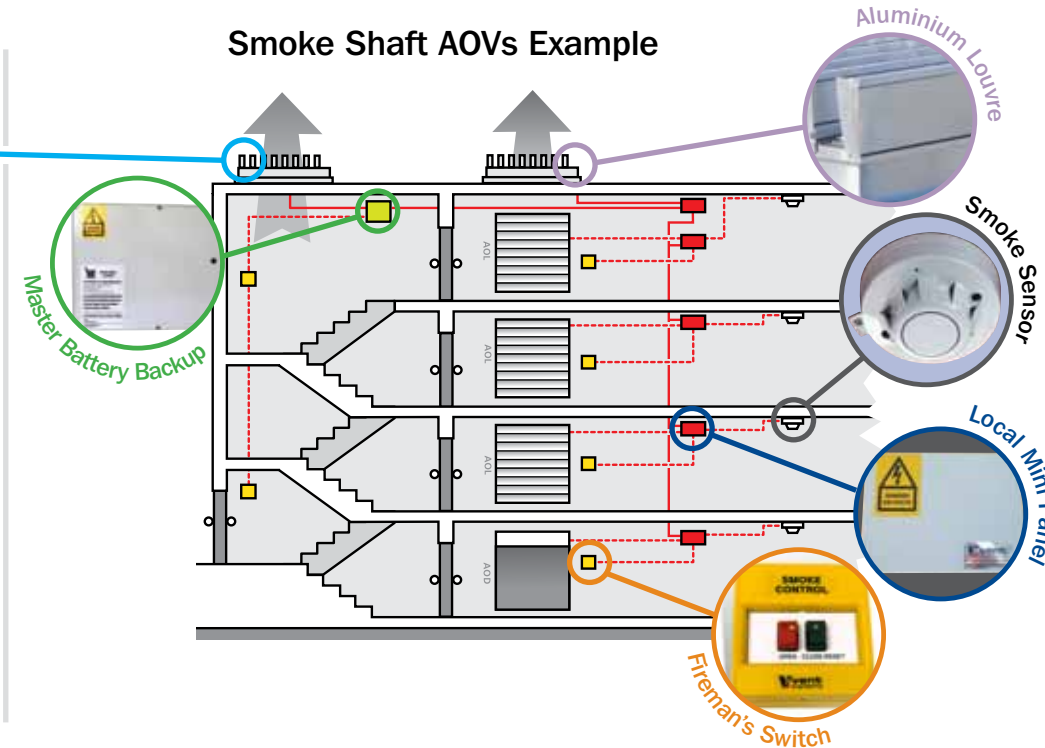

NEW from Vent Engineering

The Ventec Louvre

SMOKE AND NATURAL VENTILATION ● IDEAL FOR COMMERCIAL AND RESIDENTIAL PROJECTS

SMOKE SHAFTS

CORRIDOR/LOBBY AOVs

STAIRWELL AOVs

COMPLIANT TO EN12101-2 AND DOCUMENT B GUIDELINES
Available as 1m², 1.5m² and bespoke sizes

24 HOUR
UK DISPATCH*

*1.5m² Ventec Louvre

Some of our AOV smoke control panel options

Call **NOW!**
For our latest
panel offers

Stairwell OV Example

Smoke Shaft AOVs Example

Next Day Delivery Panel's

Stairwell BBU

Our BBU4 Battery Backup Pack is the ideal solution for a standalone stairwell application.

BBU Weatherstation

Our BBU10 Battery Backup Pack is the ideal solution for daily use. Comes with temperature and rain sensor options.